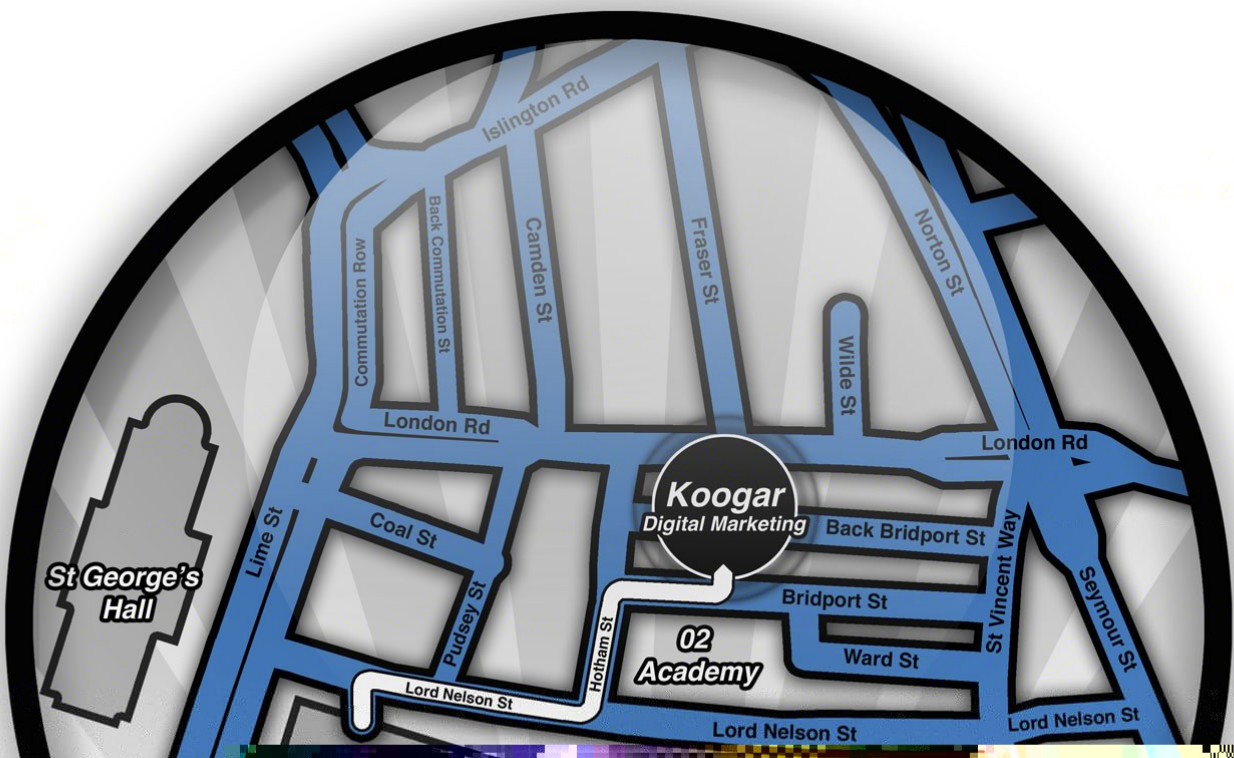

Directions to Koogar HQ - Liverpool

Koogar: Digital Marketing

The Box

From Wirral

- M53
- Mid Wirral Motorway
- Kingsway Tunnel Approach
- Kingsway Tunnel
- A59
- Hunter Street A580
- Norton Street B5173
- Islington A580
- Commutation Row A5038
- Lime Street A5038
- Lord Nelson Street
- Hotham Street
- Bridport Street

From Lime St. Station

- Liverpool Lime Street Station
-
-
- Lord Nelson Street
- Hotham Street
-
- Street. Bridport
- Bridport Street

From Manchester

- M602
- M62
- Edge Lane Drive A5080
- Edge Lane A5047
- Hall Lane B5340
- Prescot Street A57
- Daulby Street A5048
- Pembroke Road A5047
- London Road A5047
- Hotham Street
- Bridport Street

Once outside the building

- Number 12, 1-27 Bridport Street, Liverpool. L3 5QF
- *RECEPTION*
-
-
-